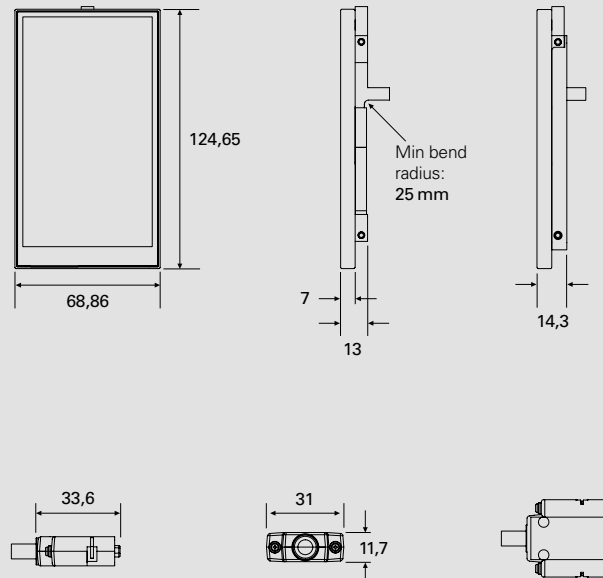

Together with the powerful VDEU4K, the PDP5 serves as a passenger control unit, but can be used as an area control panel as well.

FEATURES

- compact size
- high display resolution
- very slim housing
- integrated cable harness
- power supply from VDEU4K
- easy click-in mounting hardware

OUTLINE DRAWING

dimensions are millimeter (mm)

QUALIFICATION

- DO160

CONTACT

AlsterAero GmbH
Heidenkampsweg 43
20097 Hamburg
Germany

phone : +49 (0) 40 2482712-0
fax : +49 (0) 40 2482712-22

email : info@alsteraero.com
web : www.alsteraero.com