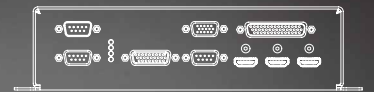

VDEU

DESCRIPTION

Video Decoder and Encoder Unit

The VDEU is a versatile controller unit for AlsterAero's integrated IFE and CMS. Its video output is intended for display on cabin monitors. It provides all the services for passenger experience like Video on Demand, Moving Map applications and Passenger Information Services. The video input of the VDEU can be either displayed directly on the screen, e.g. for connection of loose passenger equipment like game consoles, or the video signal can be encoded and transferred over the cabin ethernet to an arbitrary number of playback devices. This allows for connection of central video equipment like Blu Ray players, moving map computers.

In addition, the VDEU features HiFi audio interfaces with eight output channels and four input channels. This allows the VDEU to be used as a audio decoder for integration with HiFi amplifiers.

Standard CMS interfaces like discretes and serial RS-485 lines allow for a compact integration into AlsterAero's CMS, and reducing unit count and wiring overhead.

FEATURES

- HDMI and VGA video outputs for connection of larger cabin monitors
- HDMI and CVBS video inputs for direct playback on monitor or transmission via network
- powerful processing unit
- fast Ethernet interface
- eight channel precision audio decoder for external audio equipment
- four channel audio input
- integrated CMS interfaces
- supply via Power over Ethernet or 28VDC (orderable option)